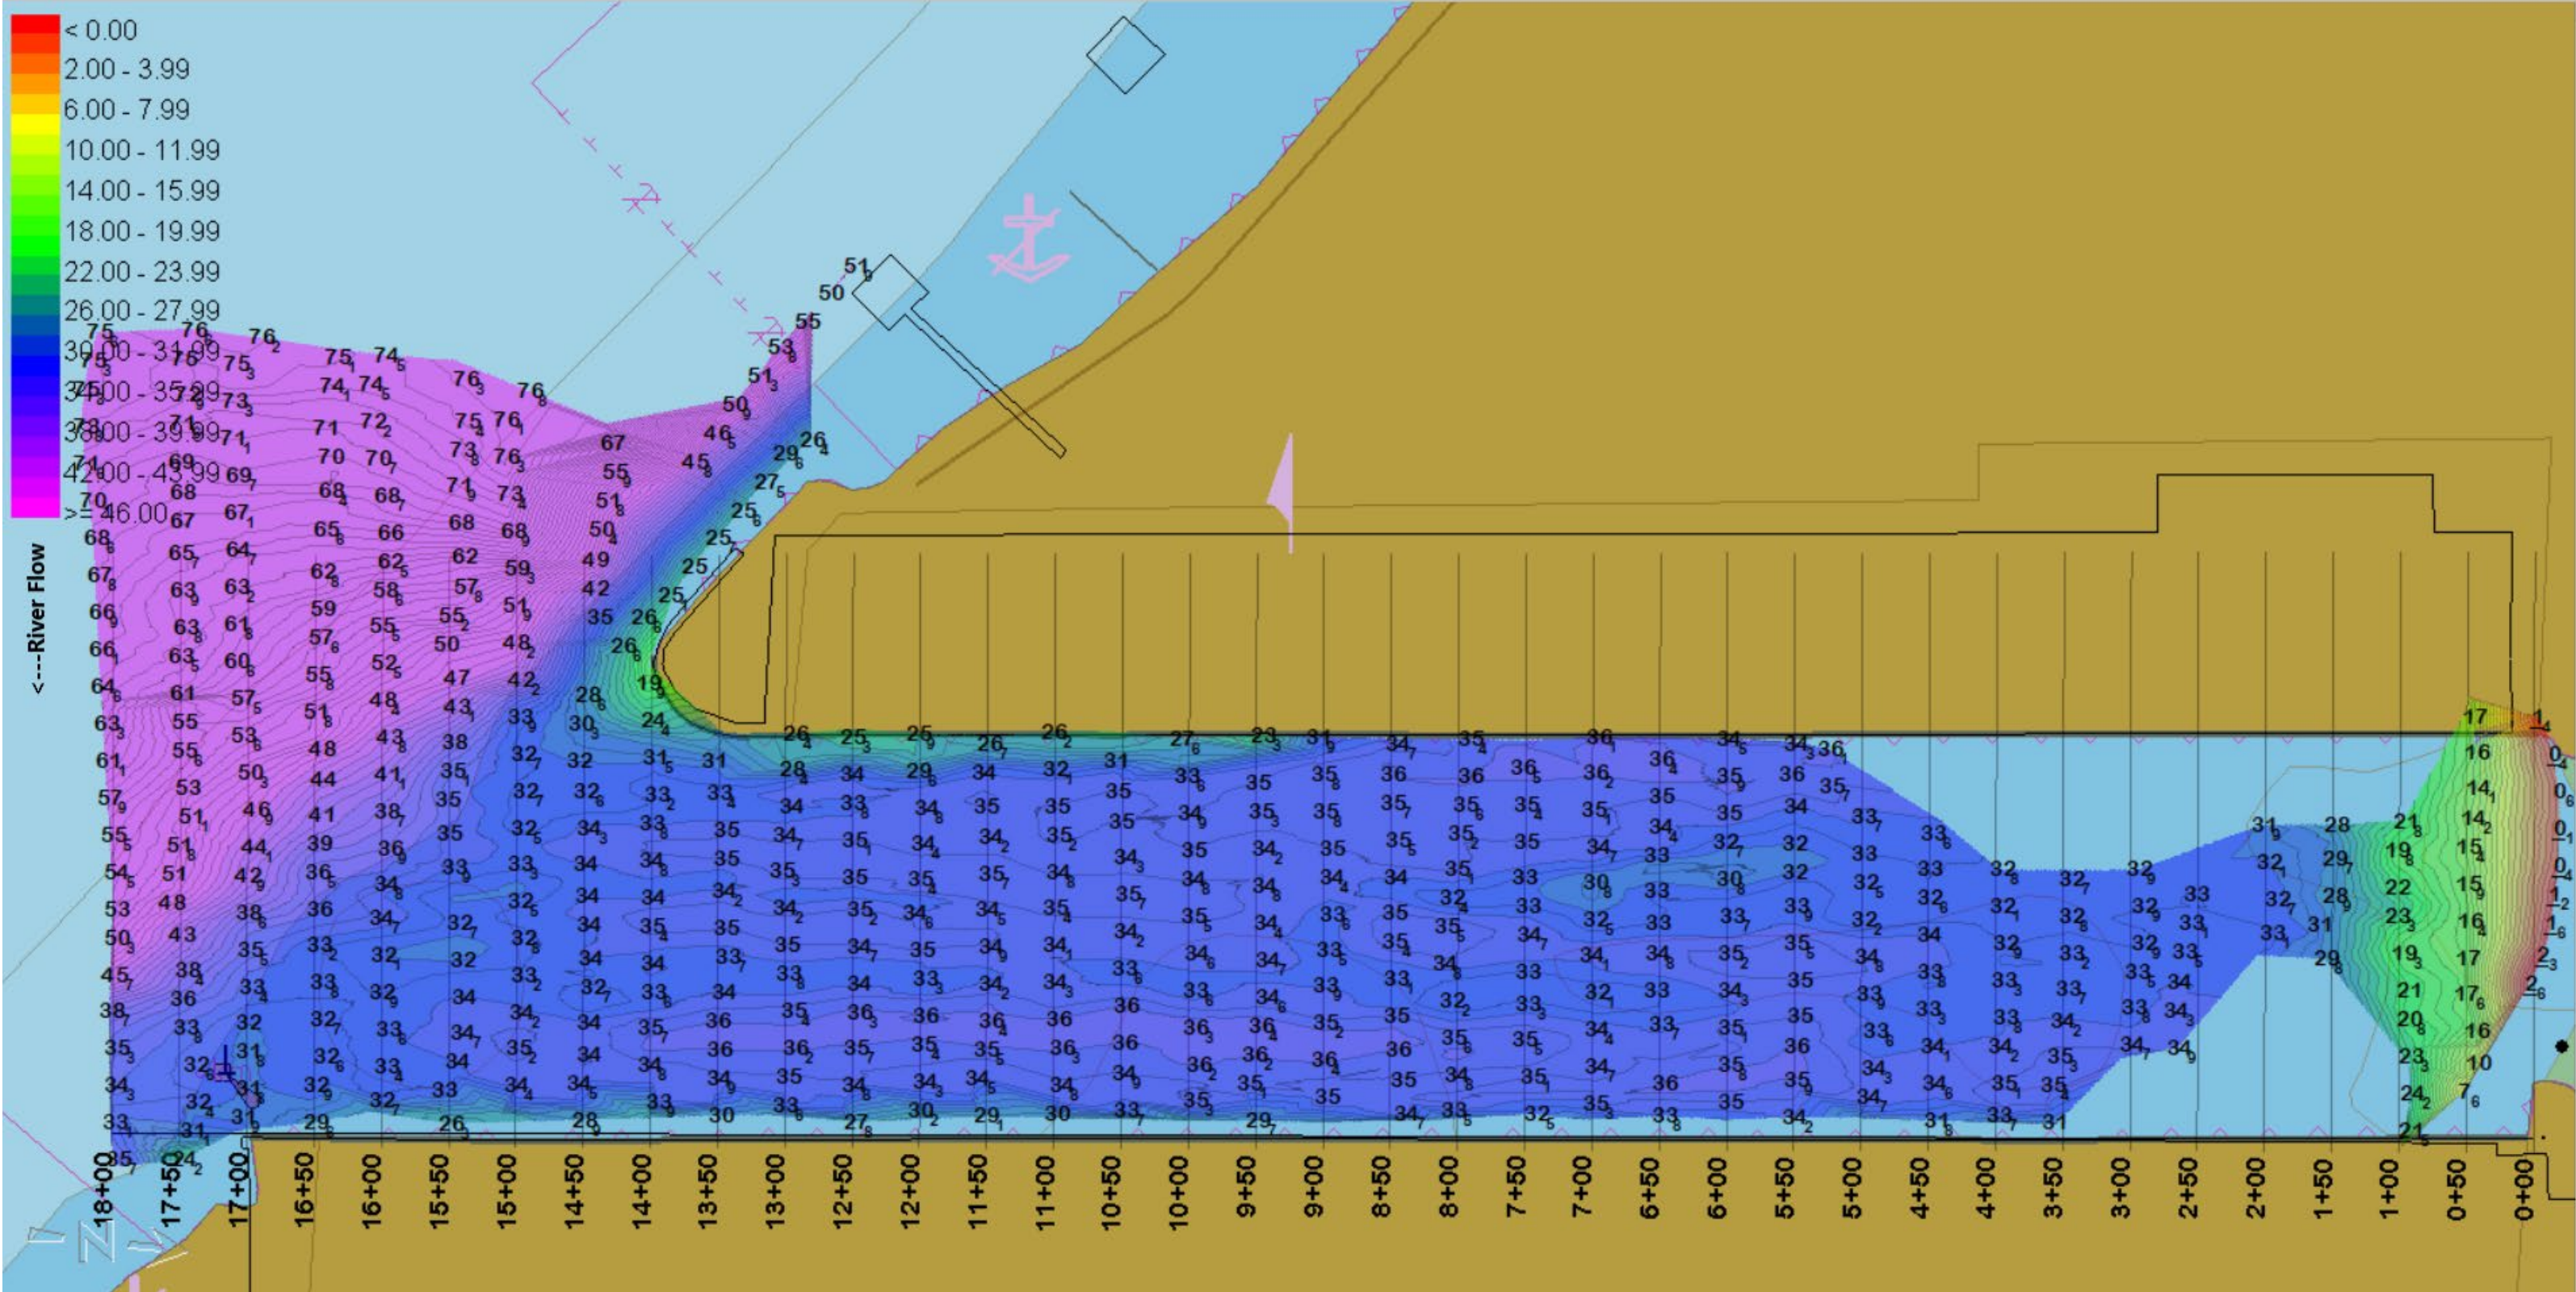

# Chalmette Slip

### Elevations Tide 7.4